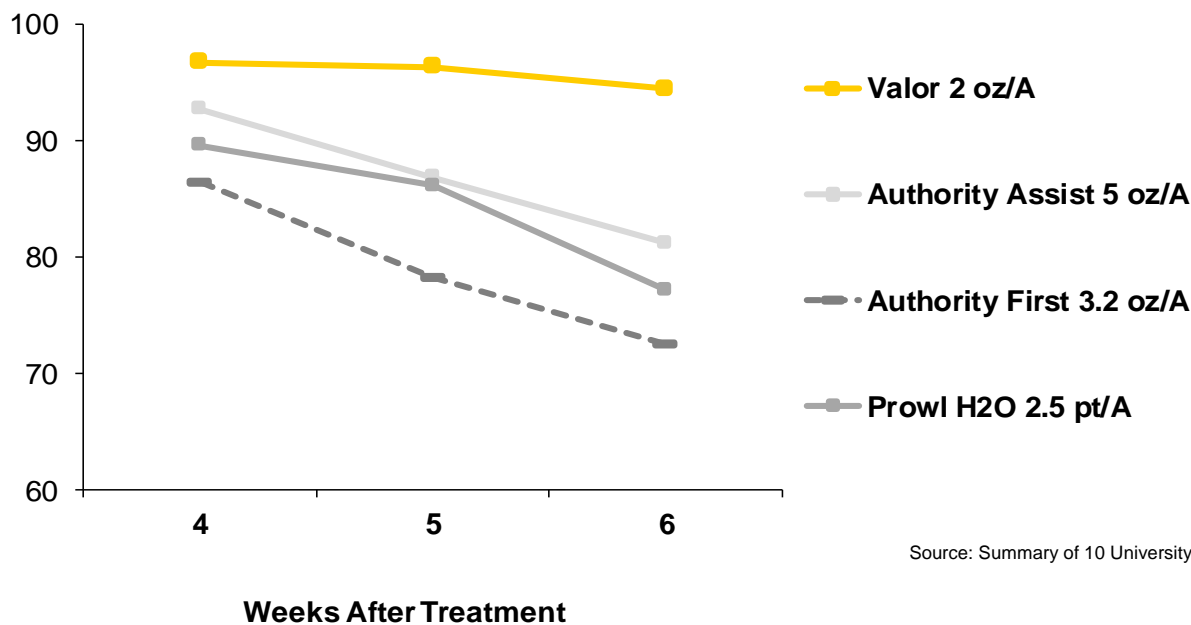

Unleash the power.

| Soybeans | Corn |

How To Use

Rate	<u>Soybeans</u>: 2 – 3 oz/A <u>Corn</u>: 2 oz/A up to 7 days prior to planting. Atrazine @ 0.5 to 1 lb ai/A, can be applied either with <i>Valor</i> OR with the early postemergence Roundup WeatherMAX® or Roundup PowerMAX® application.
Timing	<u>Soybeans</u>: Preplant or preemerge <u>Corn</u>: Preplant – 7 days <u>prior</u> to planting (minimum or no-till)
Method	Ground or Air
Adjuvant	Add per burndown partner’s label recommendation. Valent recommends use of a Chemical Producers & Distributors Association-certified adjuvant.
Roundup Ready PLUS®	<i>Valor</i> qualifies for Roundup Ready PLUS soybean incentives. See www.RoundupReadyPLUS.com for full details.

Valor – Waterhemp Residual

% Control

Products That Work, From People Who Care® | www.valent.com | 800-6-VALENT (682-5368)

Always read and follow label instructions.

Valor and *Products That Work, From People Who Care* are registered trademarks of Valent U.S.A. Corporation. Roundup, Roundup Ready PLUS, Roundup PowerMAX and Roundup WeatherMAX are trademarks of Monsanto Company. Authority is a registered trademark of FMC Corporation. Prowl is a registered trademark of BASF. © 2013 Valent U.S.A. Corporation. All rights reserved. Printed in the USA. 2014-VLR-8022 9/13 mf